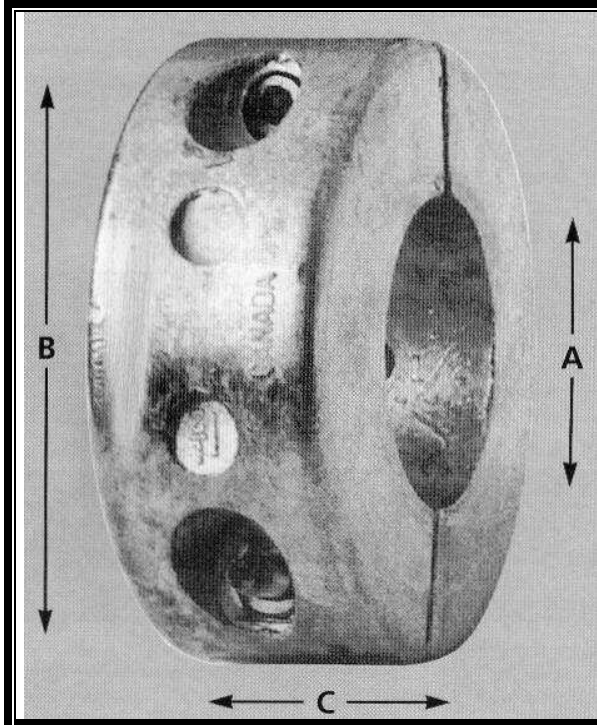

ALCHEMY CASTINGS
 563 KENILWORTH AVE N
 HAMILTON, ONTARIO
 CANADA - L8H 4T8

TOLL FREE: (866) 312-9084
 Telephone: (905) 312-9084
 Fax: (905) 312-9085

www.alchemycastings.com

PLEASURECRAFT ANODES

Alchemy Zinc Anodes are made to meet or exceed military specifications, including MIL-A-18001, the accepted authority used by governments of both Canada and the USA.

DONUT ANODES

Part No.	A	B	C	Weight (Lbs)
C-1	3/4"	2-1/8"	1"	0.65
C-2	7/8"	2-1/8"	1"	0.65
C-3	1"	2-1/2"	1-1/4"	1.20
C-4	1-1/8"	2-1/2"	1-1/4"	1.10
C-5	1-1/4"	2-1/2"	1-1/4"	1.00
C-6	1-3/8"	3"	1-1/4"	1.55
C-7	1-1/2"	3"	1-1/4"	1.50
C-8	1-3/4"	3-1/2"	1-3/8"	2.25
C-9	2"	3-1/2"	1-3/8"	2.01
C-9A	2-1/4"	3-1/2"	1-3/8"	1.75
C-12	2-1/2"	5"	1-1/2"	5.31
C-12A	2-3/4"	5"	1-1/2"	4.85
C-13	3"	5"	1-1/2"	4.50
C-14	3-1/2"	6-1/2"	1-1/2"	7.92
C-15	4"	6-1/2"	1-1/2"	7.16