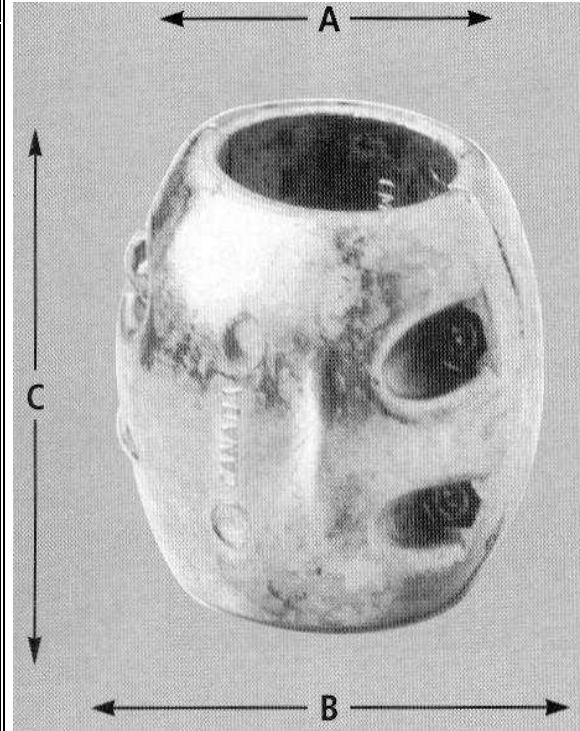

DONUT ANODES

Part No.	A	B	C	Weight (Lbs)
C-1	3/4"	2-1/8"	1"	0.65
C-2	7/8"	2-1/8"	1"	0.65
C-3	1"	2-1/2"	1-1/4"	1.20
C-4	1-1/8"	2-1/2"	1-1/4"	1.10
C-5	1-1/4"	2-1/2"	1-1/4"	1.00
C-6	1-3/8"	3"	1-1/4"	1.55
C-7	1-1/2"	3"	1-1/4"	1.50
C-8	1-3/4"	3-1/2"	1-3/8"	2.25
C-9	2"	3-1/2"	1-3/8"	2.01
C-9A	2-1/4"	3-1/2"	1-3/8"	1.75
C-12	2-1/2"	5"	1-1/2"	5.31
C-12A	2-3/4"	5"	1-1/2"	4.85
C-13	3"	5"	1-1/2"	4.50
C-14	3-1/2"	6-1/2"	1-1/2"	7.92
C-15	4"	6-1/2"	1-1/2"	7.16

ALCHEMY CASTINGS
563 KENILWORTH AVE N
HAMILTON, ONTARIO
CANADA - L8H 4T8

TOLL FREE: (866) 312-9084
Telephone: (905) 312-9084
Fax: (905) 312-9085

www.alchemycastings.com

PLEASURECRAFT ANODES

SHAFT ANODES

Part No.	A	B	C	Weight (Lbs)
X-1	3/4"	2-1/8"	2-1/8"	1.20
X-2	7/8"	2-1/8"	2-1/8"	1.15
X-3	1"	2-1/8"	2-1/8"	1.05
X-4	1-1/8"	2-1/8"	2-1/8"	0.90
X-5	1-1/4"	2-3/4"	2-1/2"	1.10
X-5A	1-1/4"	2-5/8"	2-1/2"	1.60
X-6	1-3/8"	2-1/2"	2-1/2"	1.45
X-7	1-1/2"	2-1/2"	2-1/2"	1.30
X-8	1-3/4"	3-1/4"	2-7/8"	2.50
X-9	2"	3-1/4"	2-7/8"	2.06
X-10	2-1/4"	4-1/4"	3-3/4"	6.00
X-11	2-1/2"	4-1/4"	3-3/4"	5.25
X-12	2-3/4"	4-3/4"	3-5/8"	7.43
X-13	3"	4-3/4"	3-5/8"	6.00
X-25mm	25mm	2-1/8"	2-1/8"	1.07
X-30mm	30mm	2-5/16"	2-3/8"	1.25
X-35mm	35mm	2-5/8"	2-1/2"	1.50
X-40mm	40mm	3-1/4"	2-7/8"	2.64
X-50mm	50mm	3-1/4"	2-7/8"	2.08

RUDDER ANODES

Part No.	A	Thickness of one half	Weight (Lbs)
R-1	1-7/8"	1/4"	0.20
R-2	2-13/16"	1/2"	0.90
R-3	3-3/4"	1/2"	1.60
R-4	5"	5/8"	3.21
R-5	5-1/8"	7/8"	4.75
R-7	6-1/2"	7/8"	9.10

ALCHEMY CASTINGS
563 KENILWORTH AVE N
HAMILTON, ONTARIO
CANADA - L8H 4T8

When Ordering if you only want the **ZINC plug** add the suffix "**Z**", if you want both the **ZINC & Brass nut** add the suffix "**C**" for Complete.

PROPELLER NUTS

Part No.	Thread Size per inch	Shaft Size	O/S Dia	Weight (Lbs)
A	1/2 NC 13	3/4"	1-1/4"	0.34
B	5/8 NC 11	7/8"	1-5/8"	0.82
C	3/4 NC 10	1"	2"	1.55
D	7/8 NC 9	1-1/4"	2-5/16"	2.20
E	1 NC 8	1-3/8"	2-1/2"	2.55
F	1-1/8 NC 7	1-1/2"	2-3/4"	3.20
G	1-1/4 NC 7	1-3/4"	3-1/8"	4.60
H	1-1/2 NC 6	2"	3-3/8"	5.75