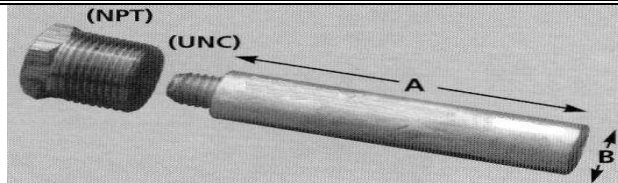

ALCHEMY CASTINGS
563 KENILWORTH AVE N
HAMILTON, ONTARIO
CANADA - L8H 4T8

TOLL FREE: (866) 312-9084
Telephone: (905) 312-9084
Fax: (905) 312-9085

www.alchemycastings.com

PLEASURECRAFT ANODES

SHAFT ANODES

Part No.	A	B	C	Weight (Lbs)
X-1	3/4"	2-1/8"	2-1/8"	1.20
X-2	7/8"	2-1/8"	2-1/8"	1.15
X-3	1"	2-1/8"	2-1/8"	1.05
X-4	1-1/8"	2-1/8"	2-1/8"	0.90
X-5	1-1/4"	2-3/4"	2-1/2"	1.10
X-5A	1-1/4"	2-5/8"	2-1/2"	1.60
X-6	1-3/8"	2-1/2"	2-1/2"	1.45
X-7	1-1/2"	2-1/2"	2-1/2"	1.30
X-8	1-3/4"	3-1/4"	2-7/8"	2.50
X-9	2"	3-1/4"	2-7/8"	2.06
X-10	2-1/4"	4-1/4"	3-3/4"	6.00
X-11	2-1/2"	4-1/4"	3-3/4"	5.25
X-12	2-3/4"	4-3/4"	3-5/8"	7.43
X-13	3"	4-3/4"	3-5/8"	6.00
X-25mm	25mm	2-1/8"	2-1/8"	1.07
X-30mm	30mm	2-5/16"	2-3/8"	1.25
X-35mm	35mm	2-5/8"	2-1/2"	1.50
X-40mm	40mm	3-1/4"	2-7/8"	2.64
X-50mm	50mm	3-1/4"	2-7/8"	2.08

RUDDER ANODES

Part No.	A	Thickness of one half	Weight (Lbs)
R-1	1-7/8"	1/4"	0.20
R-2	2-13/16"	1/2"	0.90
R-3	3-3/4"	1/2"	1.60
R-4	5"	5/8"	3.21
R-5	5-1/8"	7/8"	4.75
R-7	6-1/2"	7/8"	9.10

ALCHEMY CASTINGS
563 KENILWORTH AVE N
HAMILTON, ONTARIO
CANADA - L8H 4T8

TOLL FREE: (866) 312-9084
Telephone: (905) 312-9084
Fax: (905) 312-9085

www.alchemycastings.com

PLEASURECRAFT ANODES

MARINE ENGINE ANODES

Part No.	A	B	NPT	UNC	Weight (Lbs)
E-00	2"	1/4"	1/8"	1/4"	0.04
E-0	1-3/4"	3/8"	1/4"	5/16"	0.10
E-1	2"	1/2"	3/8"	3/8"	0.17
E-1H	2"	3/8"	3/8"	3/8"	0.13
E-2	2"	5/8"	1/2"	7/16"	0.30
E-3	2"	3/4"	3/4"	1/2"	0.50
E-4	3-3/8"	3/4"	3/4"	1/2"	0.56
E-5	3-5/8"	3/4"	3/4"	1/2"	0.68

When Ordering if you only want the **ZINC plug** add the suffix "**Z**", if you want both the **ZINC & Brass nut** add the suffix "**C**" for Complete.

PROPELLER NUTS

Part No.	Thread Size per inch	Shaft Size	O/S Dia	Weight (Lbs)
A	1/2 NC 13	3/4"	1-1/4"	0.34
B	5/8 NC 11	7/8"	1-5/8"	0.82
C	3/4 NC 10	1"	2"	1.55
D	7/8 NC 9	1-1/4"	2-5/16"	2.20
E	1 NC 8	1-3/8"	2-1/2"	2.55
F	1-1/8 NC 7	1-1/2"	2-3/4"	3.20
G	1-1/4 NC 7	1-3/4"	3-1/8"	4.60
H	1-1/2 NC 6	2"	3-3/8"	5.75