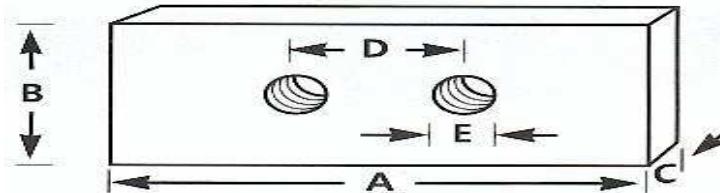

When Ordering if you only want the **ZINC plug** add the suffix "**Z**", if you want both the **ZINC & Brass nut** add the suffix "**C**" for Complete.

PROPELLER NUTS

Part No.	Thread Size per inch	Shaft Size	O/S Dia	Weight (Lbs)
A	1/2 NC 13	3/4"	1-1/4"	0.34
B	5/8 NC 11	7/8"	1-5/8"	0.82
C	3/4 NC 10	1"	2"	1.55
D	7/8 NC 9	1-1/4"	2-5/16"	2.20
E	1 NC 8	1-3/8"	2-1/2"	2.55
F	1-1/8 NC 7	1-1/2"	2-3/4"	3.20
G	1-1/4 NC 7	1-3/4"	3-1/8"	4.60
H	1-1/2 NC 6	2"	3-3/8"	5.75

When Ordering if you only want the **ZINC** add the suffix "**Z**", if you want both the **ZINC & Replacement Sleeve** add the suffix "**C**" for Complete.

ALCHEMY CASTINGS
 563 KENILWORTH AVE N
 HAMILTON, ONTARIO
 CANADA - L8H 4T8

TOLL FREE: (866) 312-9084
 Telephone: (905) 312-9084
 Fax: (905) 312-9085

www.alchemycastings.com

PLEASURECRAFT ANODES

HULL ANODES

Part No.	A	B	C	D	E	Weight (Lbs)
T-20	3-1/2"	1-3/4"	1/2"	1-3/8"	1/4"	0.40
T-21	5-1/4"	2"	1"	1-5/8"	1/4"	1.00
ZC-406	8-5/8"	4-1/4"	1"	N/A	1/4"	6.75
M-24	4-3/4"	2"	3/4"	1-1/4"	1/4"	0.53
M-25	9-1/4"	3-3/8"	3/4"	3-7/8"	1/4"	3.92
Z-404	9-1/4"	3-3/8"	3/4"	N/A	1/4"	3.25
M-30	6-1/4"	2-3/4"	5/8"	4-3/4"	1/4"	2.00
M-40	7-1/2"	2-3/4"	1/2"	1-3/8"	1/4"	2.08
ZHC-2	5-3/4"	2-1/2"	3/4"	2-3/4"	1/2"x3/4"	2.15
ZHC-3	6-1/4"	2-3/4"	3/4"	2-1/4"	1/2"x3/4"	2.00
ZHC-5	8"	4"	3/4"	4-3/8"	1/2"x3/4"	4.80
DD 6x12	12"	6"	1/2"	2-1/2"x8-1/2"	4"x1/2"	8.20