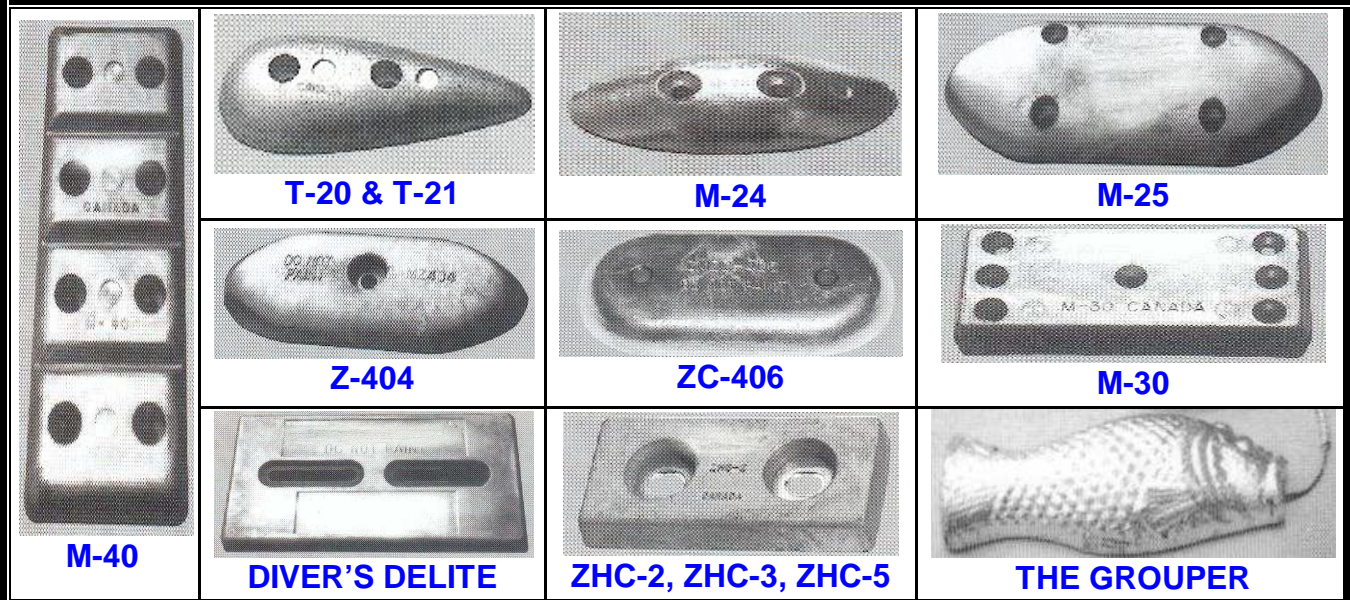

When Ordering if you only want the **ZINC** add the suffix "**Z**", if you want both the **ZINC & Replacement Sleeve** add the suffix "**C**" for Complete.

ALCHEMY CASTINGS
 563 KENILWORTH AVE N
 HAMILTON, ONTARIO
 CANADA - L8H 4T8

TOLL FREE: (866) 312-9084
 Telephone: (905) 312-9084
 Fax: (905) 312-9085

www.alchemycastings.com

PLEASURECRAFT ANODES

HULL ANODES

Part No.	A	B	C	D	E	Weight (Lbs)
T-20	3-1/2"	1-3/4"	1/2"	1-3/8"	1/4"	0.40
T-21	5-1/4"	2"	1"	1-5/8"	1/4"	1.00
ZC-406	8-5/8"	4-1/4"	1"	N/A	1/4"	6.75
M-24	4-3/4"	2"	3/4"	1-1/4"	1/4"	0.53
M-25	9-1/4"	3-3/8"	3/4"	3-7/8"	1/4"	3.92
Z-404	9-1/4"	3-3/8"	3/4"	N/A	1/4"	3.25
M-30	6-1/4"	2-3/4"	5/8"	4-3/4"	1/4"	2.00
M-40	7-1/2"	2-3/4"	1/2"	1-3/8"	1/4"	2.08
ZHC-2	5-3/4"	2-1/2"	3/4"	2-3/4"	1/2"x3/4"	2.15
ZHC-3	6-1/4"	2-3/4"	3/4"	2-1/4"	1/2"x3/4"	2.00
ZHC-5	8"	4"	3/4"	4-3/8"	1/2"x3/4"	4.80
DD 6x12	12"	6"	1/2"	2-1/2"x8-1/2"	4"x1/2"	8.20